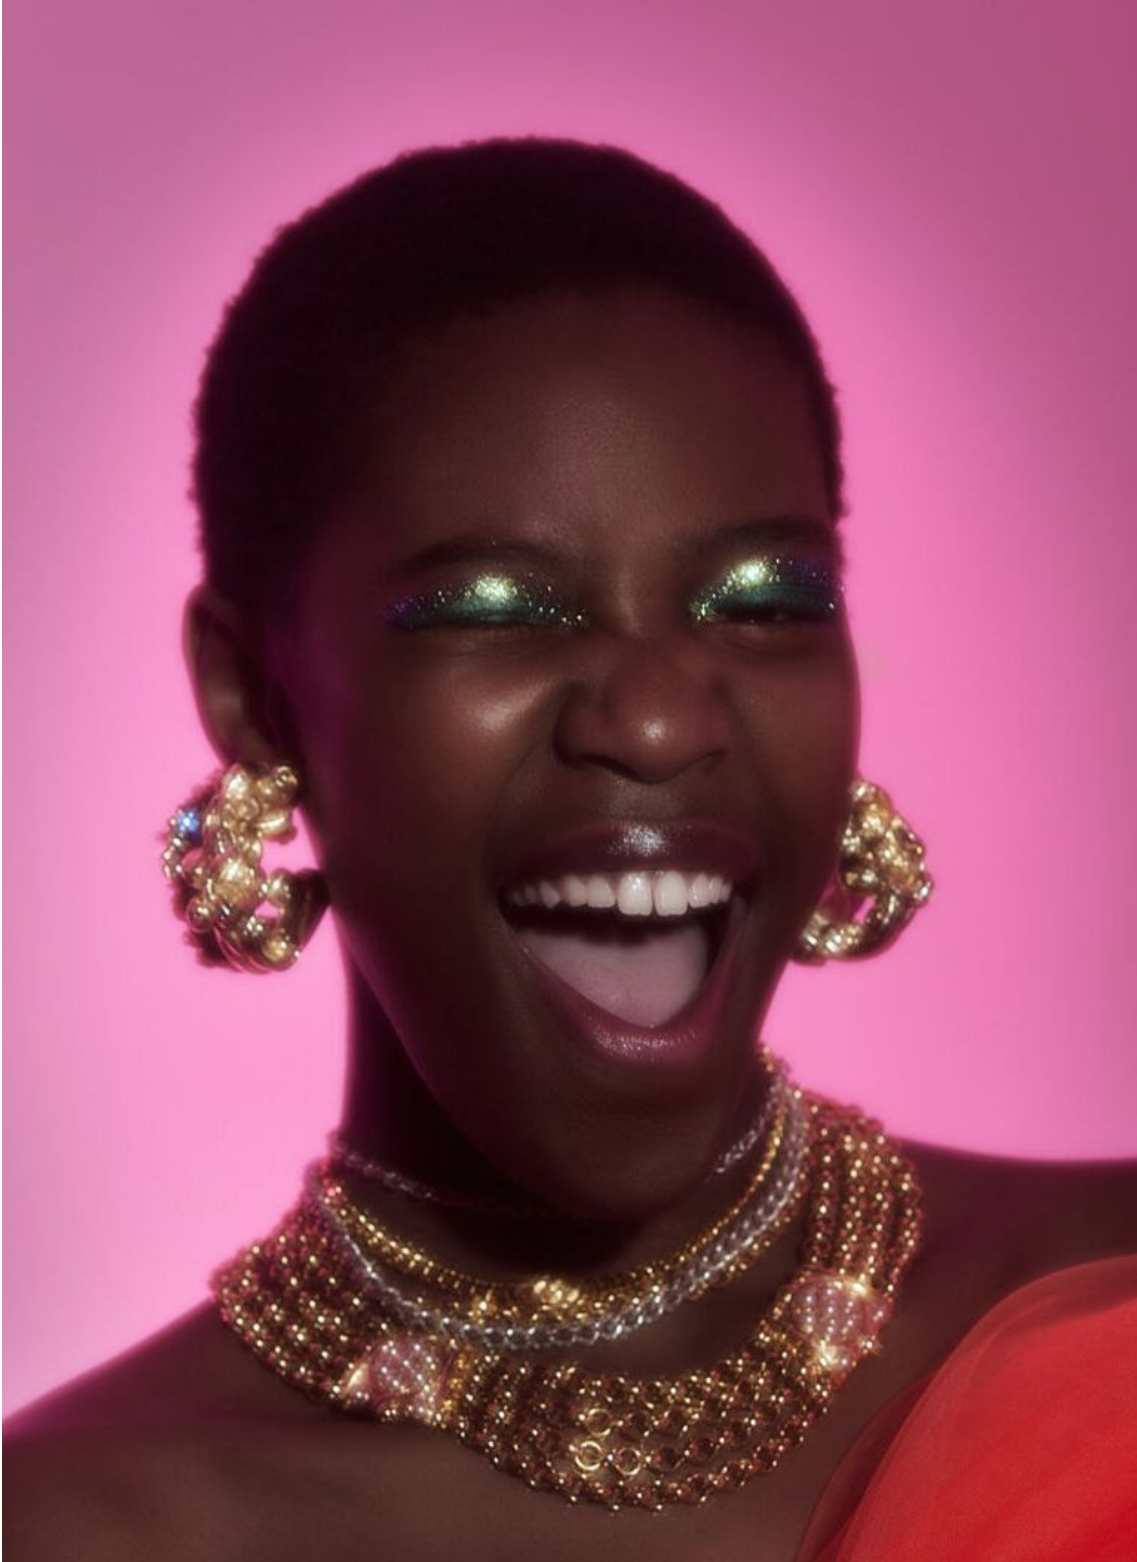

FELMANHA CORREIA

height 5'9.5 · bust 31.5" · cup B · waist 26.5" · hips 38" · dress 36 EU/6 US/8 UK
shoes size 40 EU/9 US/6.5 UK · hair black · eyes brown